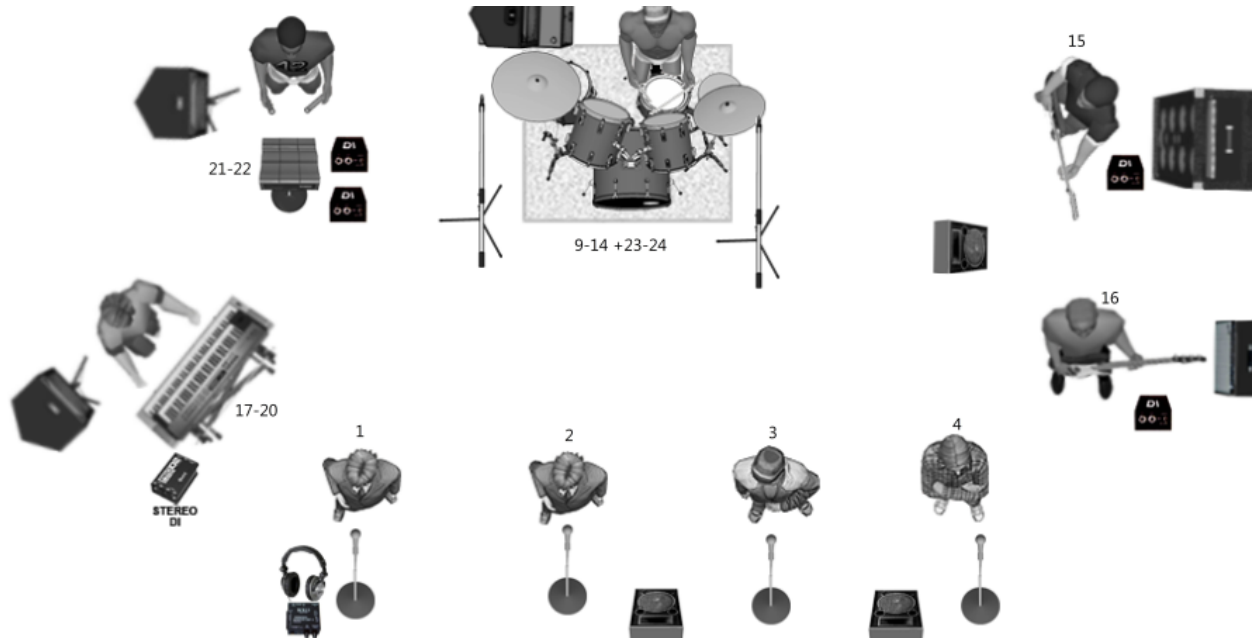

SCREAM MUSIC

TECHNICAL RIDER • STAGE PLOT • INPUT LIST

Bookings & inquiries
 Kishan +31637439379
 info@screammusic.nl
 screammusic.nl

1. Indroniel (in ear)
- own mic wireless
2. Pinky mic required
3. Tune mic required
4. Shai own mic wireless
- 5-8. Empty
9. Kick Trigger
10. Snare

11. Hihats
12. Tom 1
13. Tom 2
14. Tom 3
15. Bass
16. Guitar
17. Keys Top L
18. Keys Top R
19. Keys Down L
20. Keys Down R

21. Spd L
22. Spd R
23. Overhead
24. Overhead

FOH Sound console:
 Acceptable Consoles:
 Behringer x32 with
 stageblock S32 or
 Midas M32 with DL 32
 or better